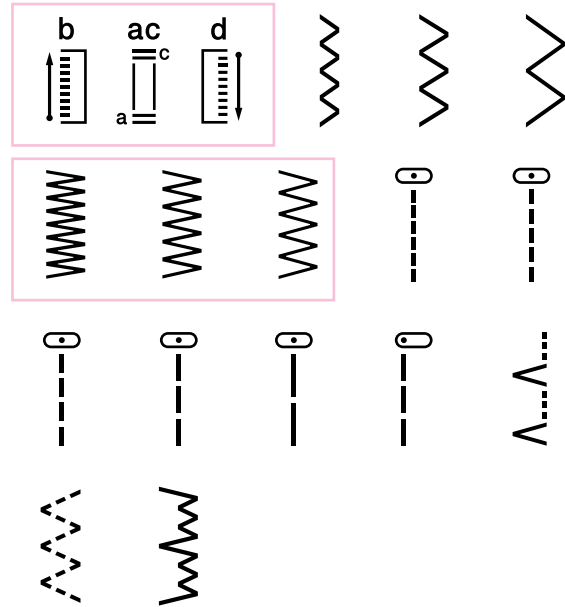

AS1430S

brother®
at your side

INSTRUCTIONAL  INCLUDED

AS1430S Portable Free Arm Sewing Machine

Compact and easy to use sewing and mending machine. Featuring a wide range of stitches and free arm conversion.

-  LED Lighting
-  Top Load Bobbin
-  4-Step Buttonhole
-  14 Built-in stitches

AS1430S

Built-in stitch selections

AS1430S 14 Stitches

Features at a glance	AS1430S
Built-in stitches	14
Automatic needle threader	X
Top load bobbin	✓
LED light	✓
Auto set stitch length	✓
Auto set stitch width	✓
Button hole	4 step
Drop feed	X
Free arm	✓
Maximum stitch width	5mm
Maximum stitch length	4mm
Instructional DVD	✓

LED lighting for easy viewing

Whats in the box:

Buttonhole foot "A"

Zipper foot "I"

Zigzag foot "J" (on machine)

Bobbin (x4) (One is on machine)

Needle set (3 pcs set)

Screwdriver