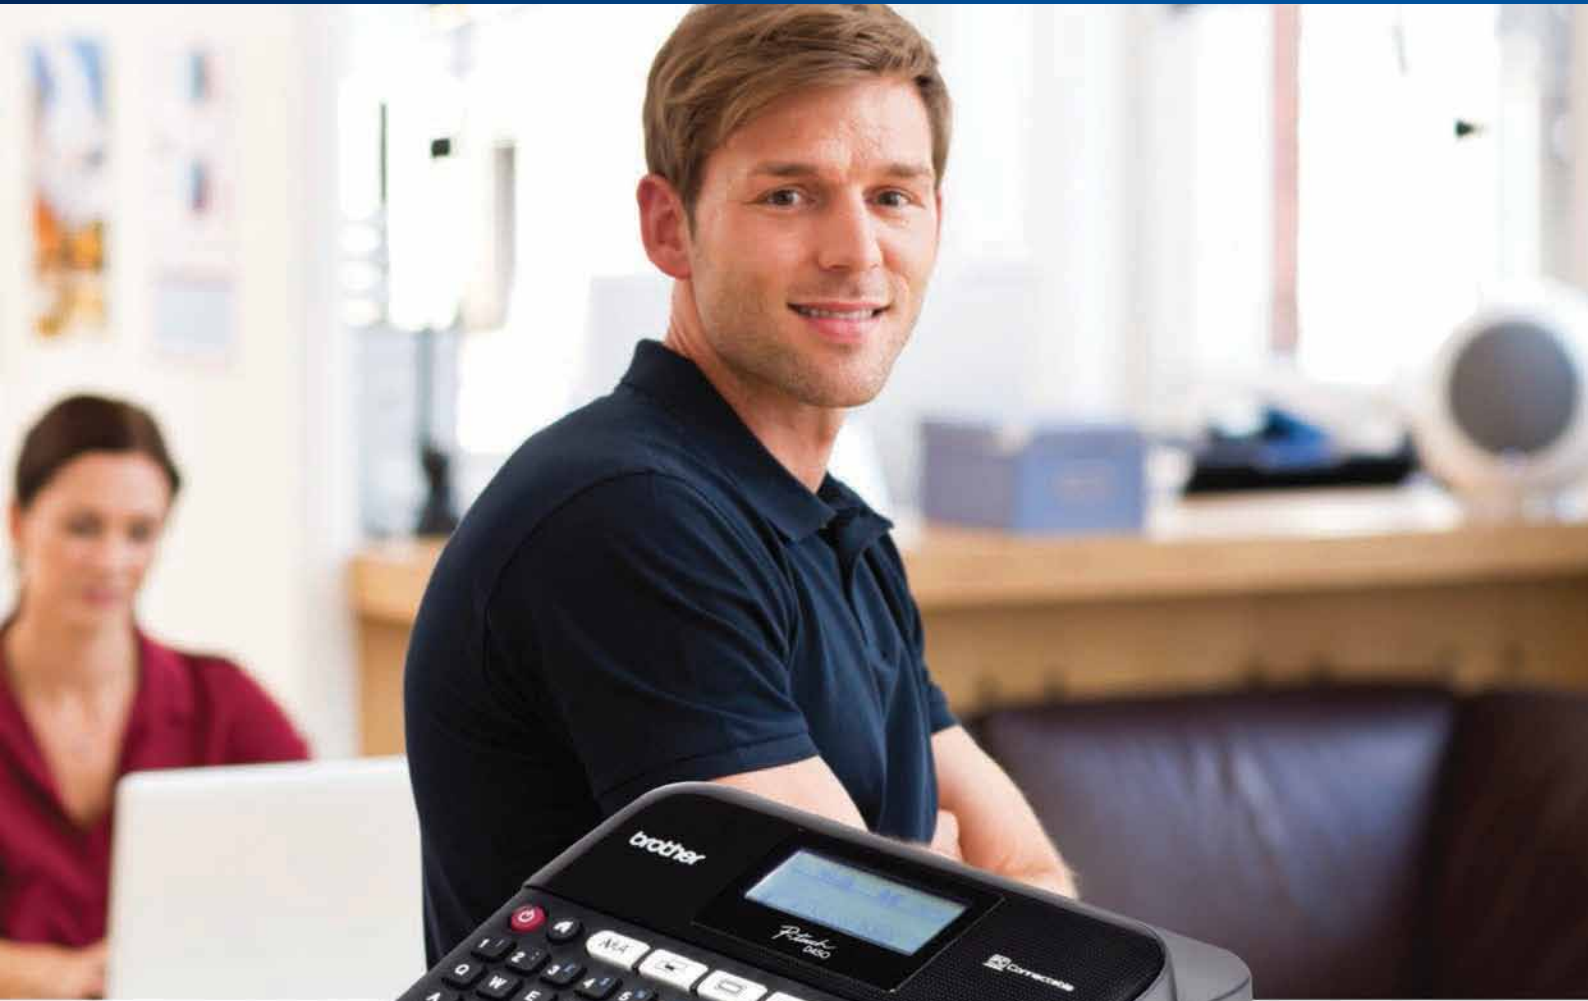

PT-D450

brother
at your side

PT-D450 Versatile PC-Connectable Labelling Machine

Desktop labelling machine with PC connection and label design software.

- Large, high resolution graphic display with backlight
- Wide PC style keyboard
- Large print height
- Built-in editable label designs for common labelling applications
- Prints 6, 9, 12, 18mm labels

LABELS THAT STICK.

P-touch

PT-D450

The P-touch D450 gives you the ability to create durable fade-proof labels using both the easy-to-use integrated labelling functions, and also print directly from your PC or Mac.

Using the built-in label design functions, the large easy-to-read backlit display and wide PC-style keyboard make it easy to quickly produce your labels in various colour and size combinations.

This high specification labeller is the ideal partner in your office to help you and your colleagues stay organised, though the clear identification of important items using durable P-touch labels.