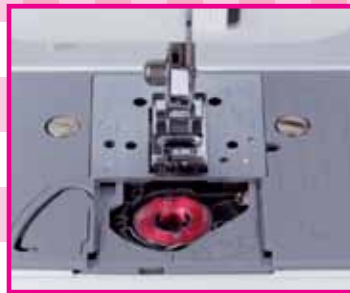

## Specialties

Built-in Stitches	27
Built-in Needle Threader	✓
Quick-set Bobbin	✓
LED Illuminator	✓
Stitch Length Control	✓
Stitch Width Control	✓
Buttonhole	One Step
Drop Feed	✗
Free Arm	✓
Maximum Width of Stitch	5mm
Maximum Length of Stitch	4mm
Instructional DVD	✓

One-step Buttonhole

Built-in Needle Threader

Quick-set Bobbin