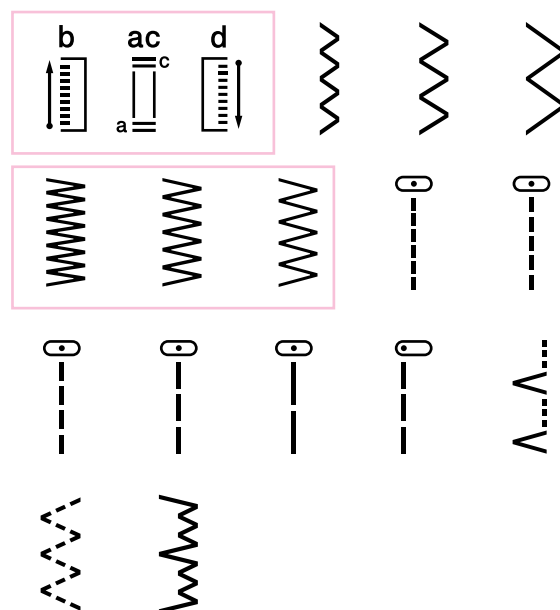

# AS1430S

brother®  
at your side

INSTRUCTIONAL  INCLUDED

## AS1430S Portable Free Arm Sewing Machine

Compact and easy to use sewing and mending machine. Featuring a wide range of stitches and free arm conversion.

-  LED Lighting
-  Top Load Bobbin
-  4-Step Buttonhole
-  14 Built-in stitches

## Built-in stitch selections

AS1430S 14 Stitches

Features at a glance	AS1430S
Built-in stitches	14
Automatic needle threader	X
Top load bobbin	✓
LED light	✓
Auto set stitch length	✓
Auto set stitch width	✓
Button hole	4 step
Drop feed	X
Free arm	✓
Maximum stitch width	5mm
Maximum stitch length	4mm
Instructional DVD	✓

### Whats in the box:

Buttonhole foot "A"

Zipper foot "I"

Zigzag foot "J"  
(on machine)

Bobbin (x4)  
(One is on machine)

Needle set  
(3 pcs set)

Screwdriver

Foot controller