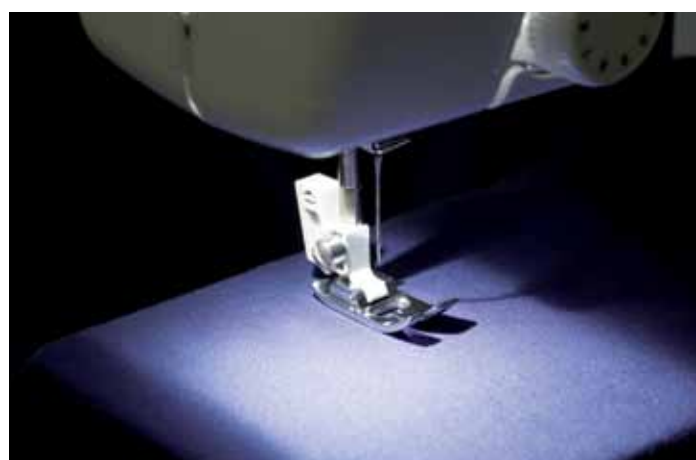

## Built-in stitch selections

AS1430S 14 Stitches

Features at a glance	AS1430S
Built-in stitches	14
Automatic needle threader	X
Top load bobbin	✓
LED light	✓
Auto set stitch length	✓
Auto set stitch width	✓
Button hole	4 step
Drop feed	X
Free arm	✓
Maximum stitch width	5mm
Maximum stitch length	4mm
Instructional DVD	✓