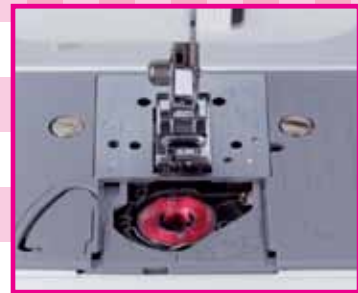

Quick-set Bobbin